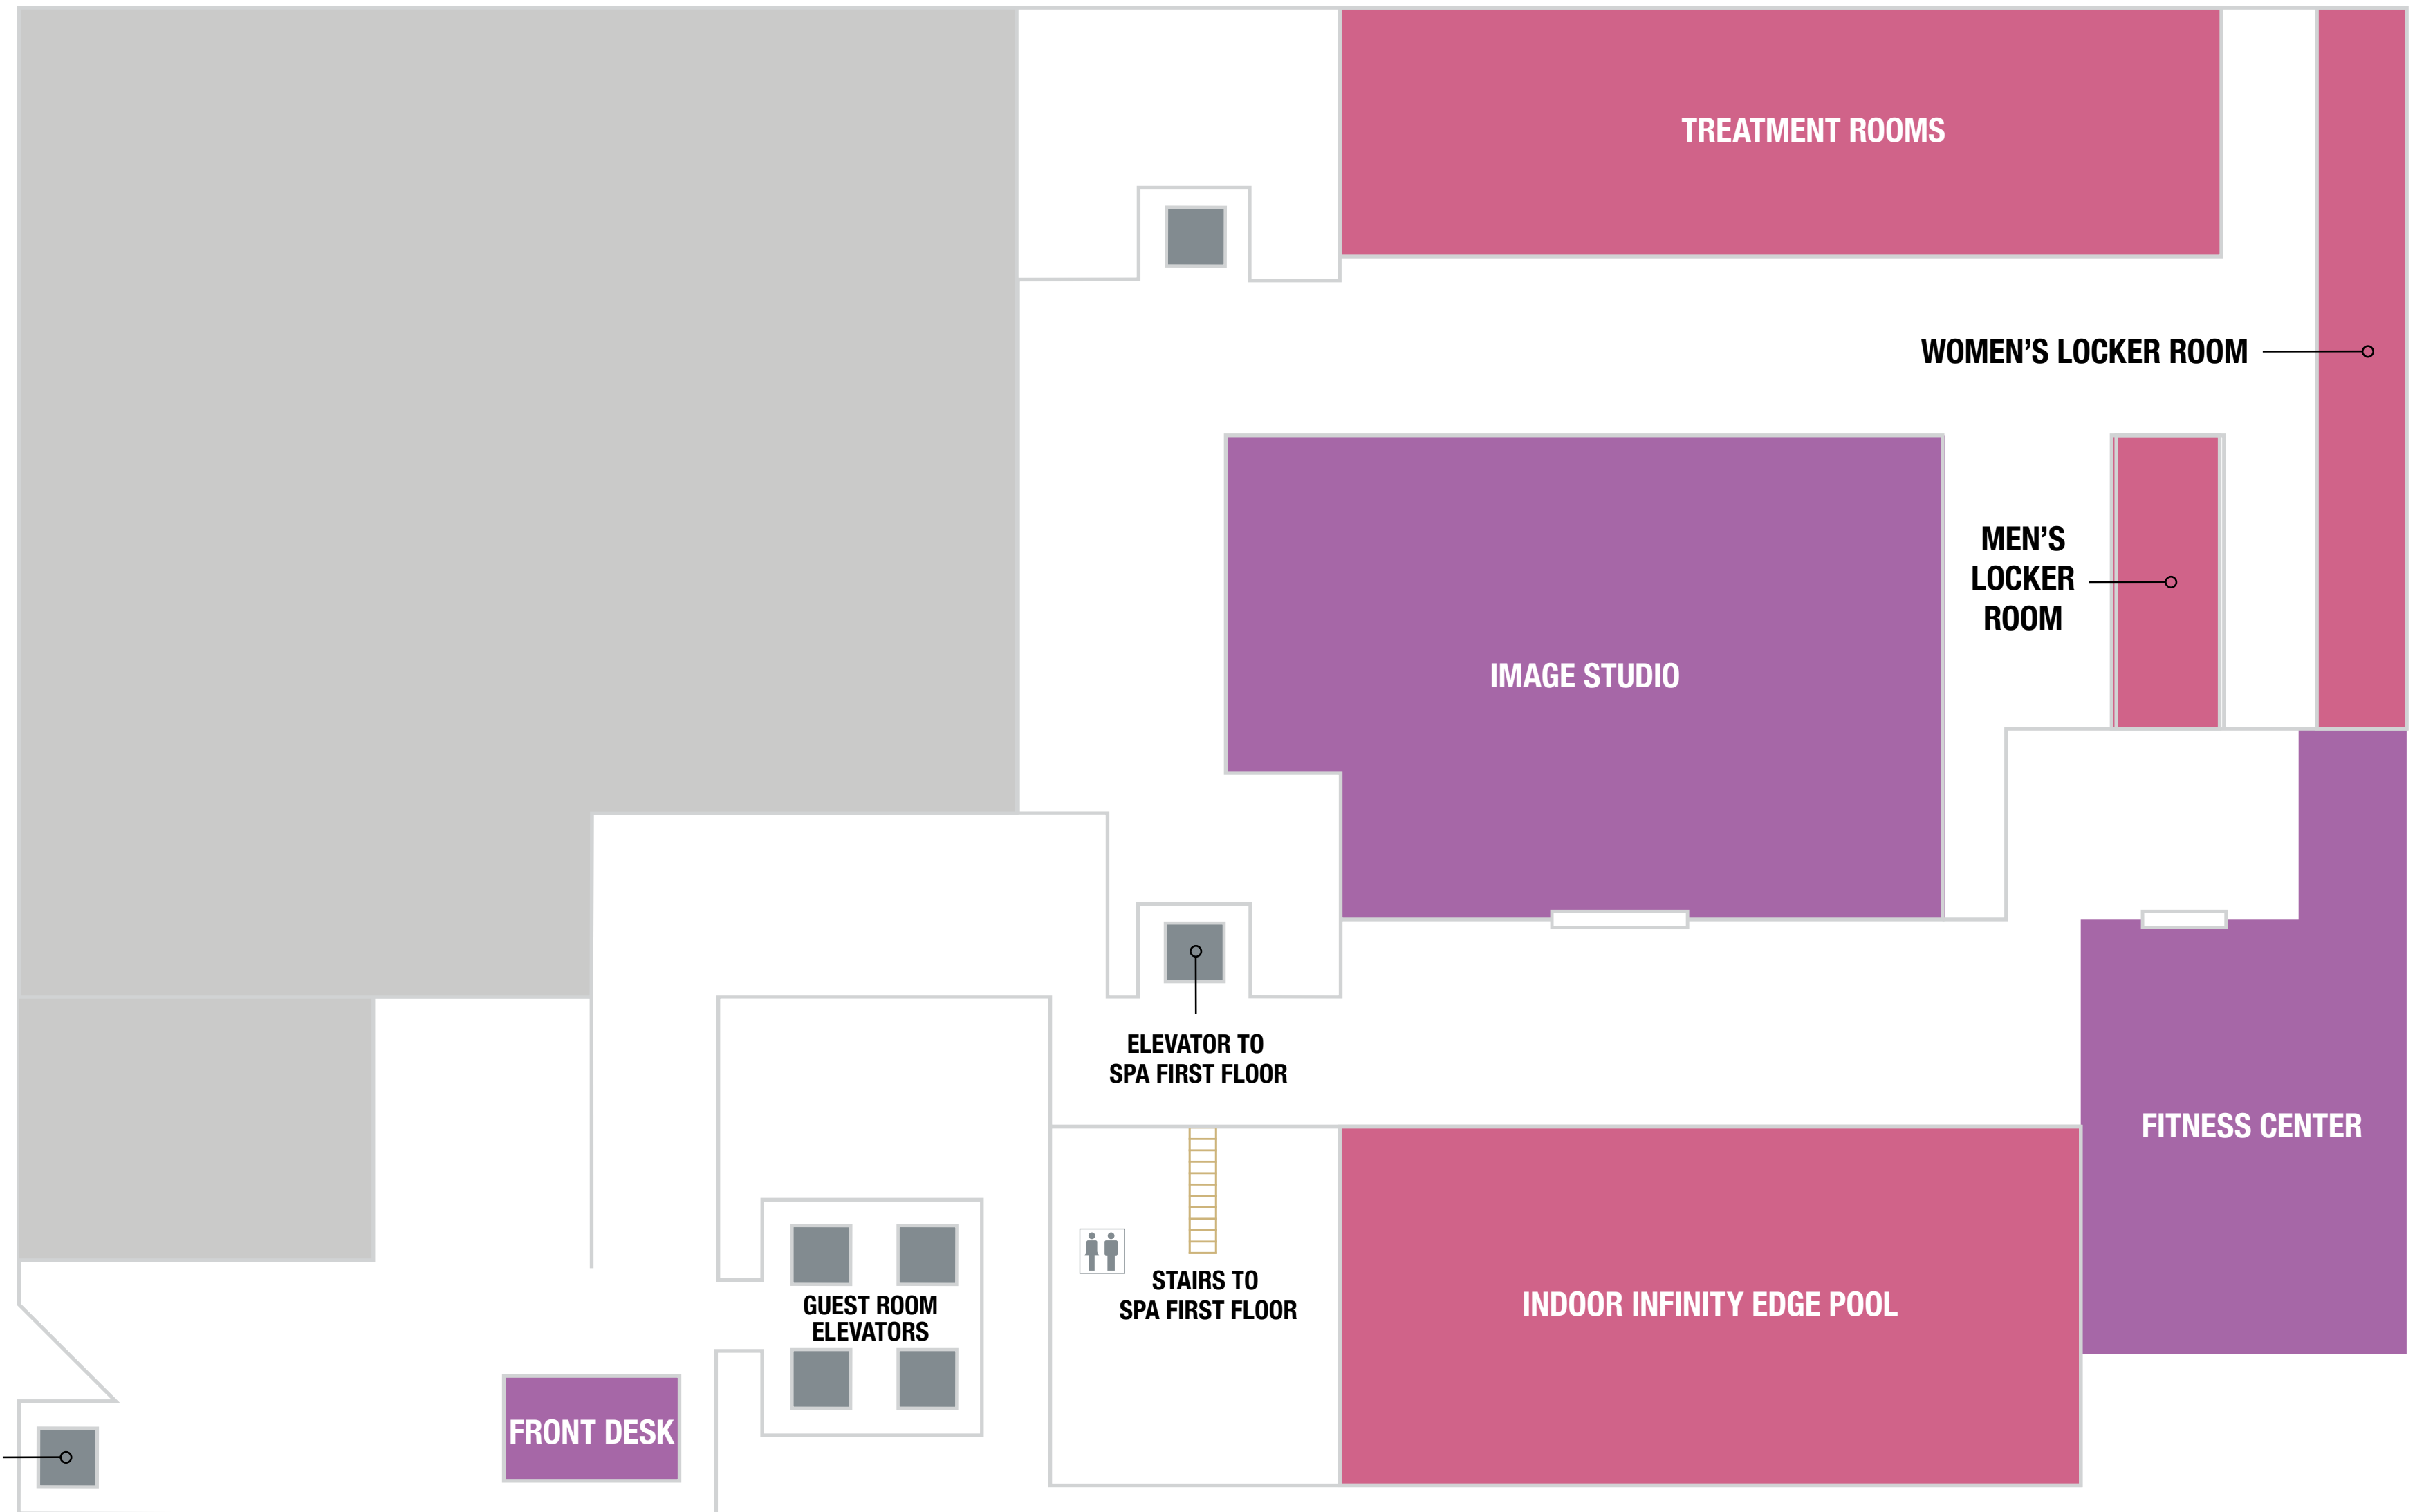

CHECK CASHING MACHINE

RESTAURANTS

AMENITIES

SHOPS
BOUTIQUES
SERVICES

RESTROOMS

TABLE GAMES

LOUNGES
BARS
BEVERAGES

MEETINGS
CONFERENCE ROOMS

BEVERAGE STATION

PROMOTIONAL KIOSKS

BETMGM KIOSKS

GUEST XPRESS

LEVEL TWO

-  1st Floor
-  2nd Floor
-  RESTROOMS

IMMERSE SPA

ELEVATOR TO
EVENT CENTER & FIRST FLOOR

FRONT DESK

GUEST ROOM
ELEVATORS

ELEVATOR TO
SPA FIRST FLOOR

STAIRS TO
SPA FIRST FLOOR

INDOOR INFINITY EDGE POOL

IMAGE STUDIO

TREATMENT ROOMS

MEN'S
LOCKER
ROOM

WOMEN'S LOCKER ROOM

FITNESS CENTER

LEVEL THREE

VENUES TEMPORARILY CLOSED

LOUNGES & ENTERTAINMENT

MEETINGS / CONFERENCE ROOMS

SERVICES

RESTROOMS