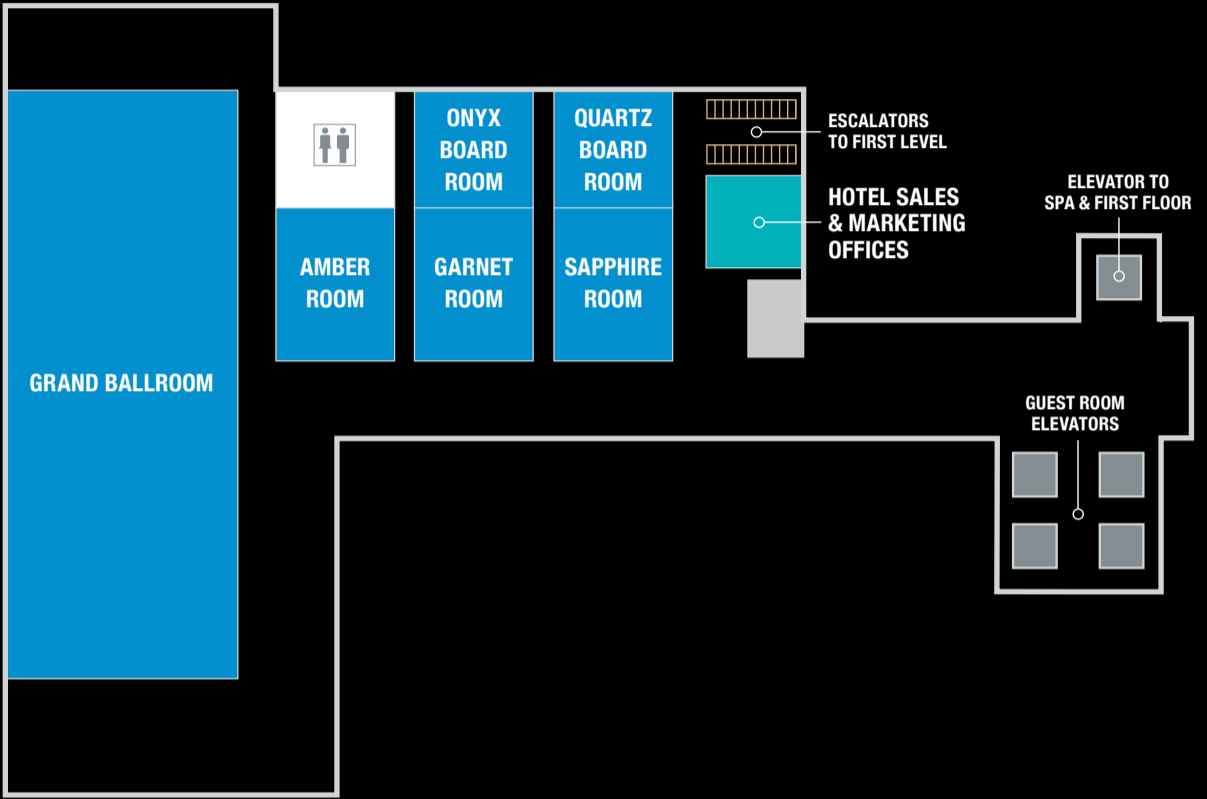

LEVEL TWO

1ST FLOOR

2ND FLOOR

RESTROOMS

LEVEL THREE

HOTEL SIDE

CASINO SIDE

VENUES TEMPORARILY CLOSED

LOUNGES & ENTERTAINMENT

SERVICES

MEETINGS / CONFERENCE ROOMS

RESTROOMS

LEVEL ONE

VENUES TEMPORARILY CLOSED

CASINO / GAMING

ATM CASH ACCESS

CHECK CASHING MACHINE

RESTAURANTS

AMENITIES

SHOPS
BOUTIQUES
SERVICES

RESTROOMS

TABLE GAMES

LOUNGES
BARS
BEVERAGES

MEETINGS
CONFERENCE ROOMS

BEVERAGE STATION

PROMOTIONAL KIOSKS

BETMGM KIOSKS

GUEST XPRESS

LEVEL TWO

-  1st Floor
-  2nd Floor
-  RESTROOMS

IMMERSE SPA

ELEVATOR TO
EVENT CENTER & FIRST FLOOR