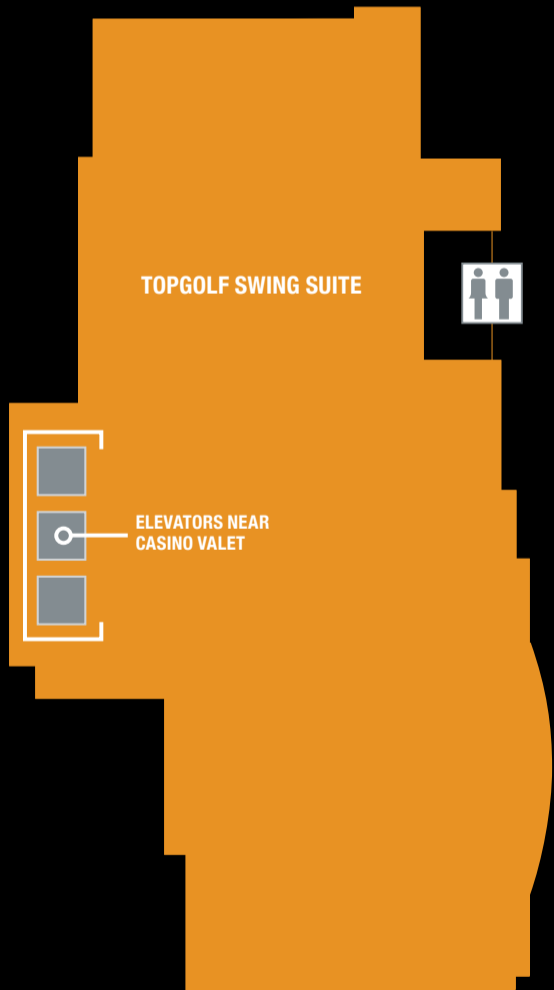

LEVEL ONE

- VENUES TEMPORARILY CLOSED
- CASINO / GAMING
- ATM CASH ACCESS
- CHECK CASHING MACHINE
- RESTAURANTS
- AMENITIES
- SHOPS BOUTIQUES SERVICES
- RESTROOMS
- TABLE GAMES
- LOUNGES BARS BEVERAGES
- MEETINGS CONFERENCE ROOMS
- BEVERAGE STATION
- PROMOTIONAL KIOSKS
- BETMGM KIOSKS
- GUEST XPRESS

LEVEL TWO

1ST FLOOR

2ND FLOOR

RESTROOMS

LEVEL THREE

HOTEL SIDE

CASINO SIDE

VENUES TEMPORARILY CLOSED

LOUNGES & ENTERTAINMENT

SERVICES

MEETINGS / CONFERENCE ROOMS

RESTROOMS

LEVEL ONE

VENUES TEMPORARILY CLOSED

CASINO / GAMING

ATM CASH ACCESS

CHECK CASHING MACHINE

RESTAURANTS

AMENITIES

SHOPS
BOUTIQUES
SERVICES

RESTROOMS

TABLE GAMES

LOUNGES
BARS
BEVERAGES

MEETINGS
CONFERENCE ROOMS